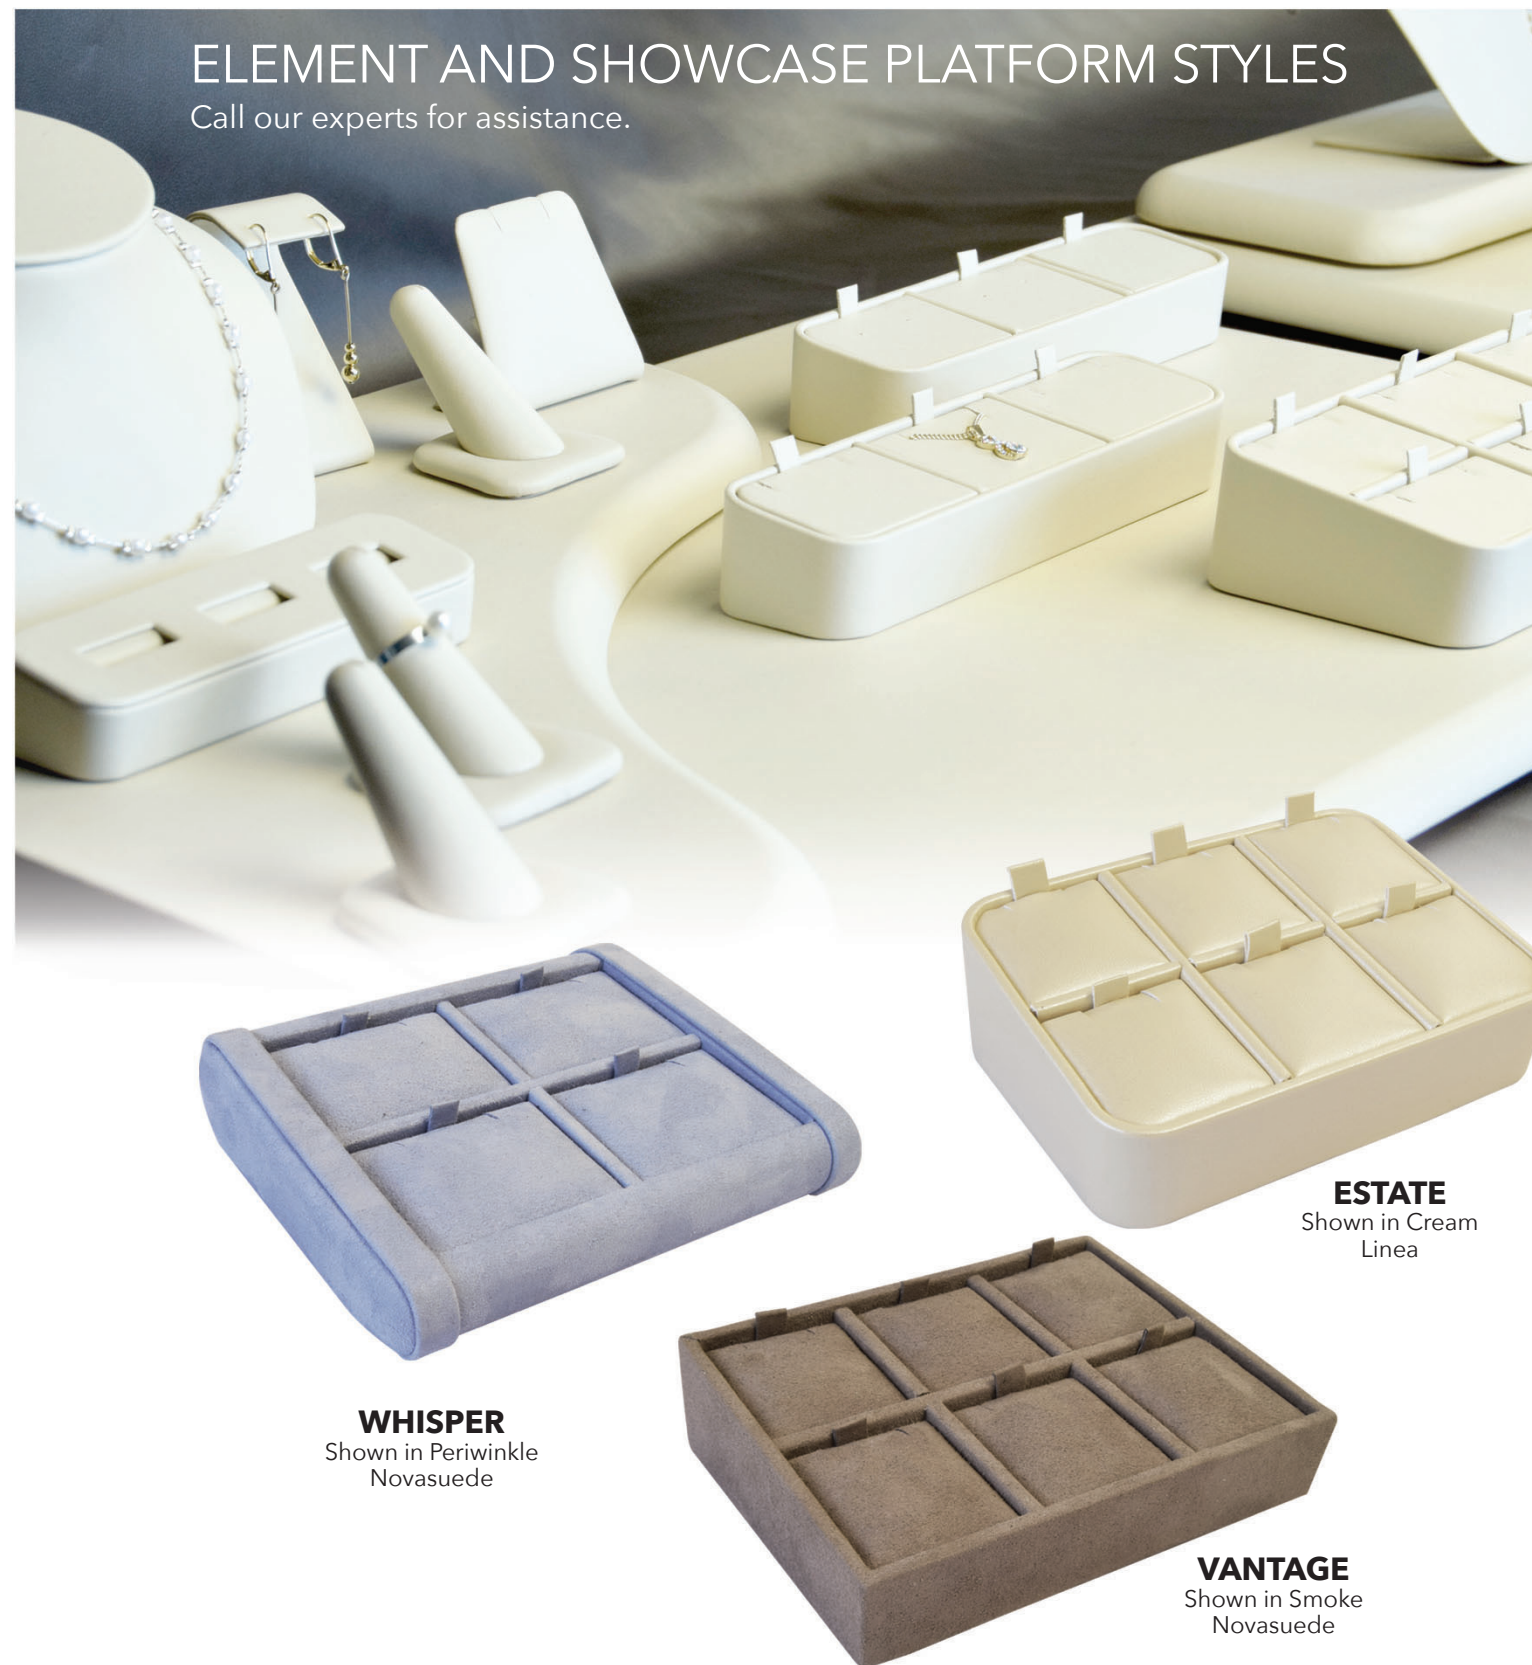

VANTAGE
Shown in Smoke
Novasuede

ELEMENT AND SHOWCASE PLATFORM STYLES

Call our experts for assistance.