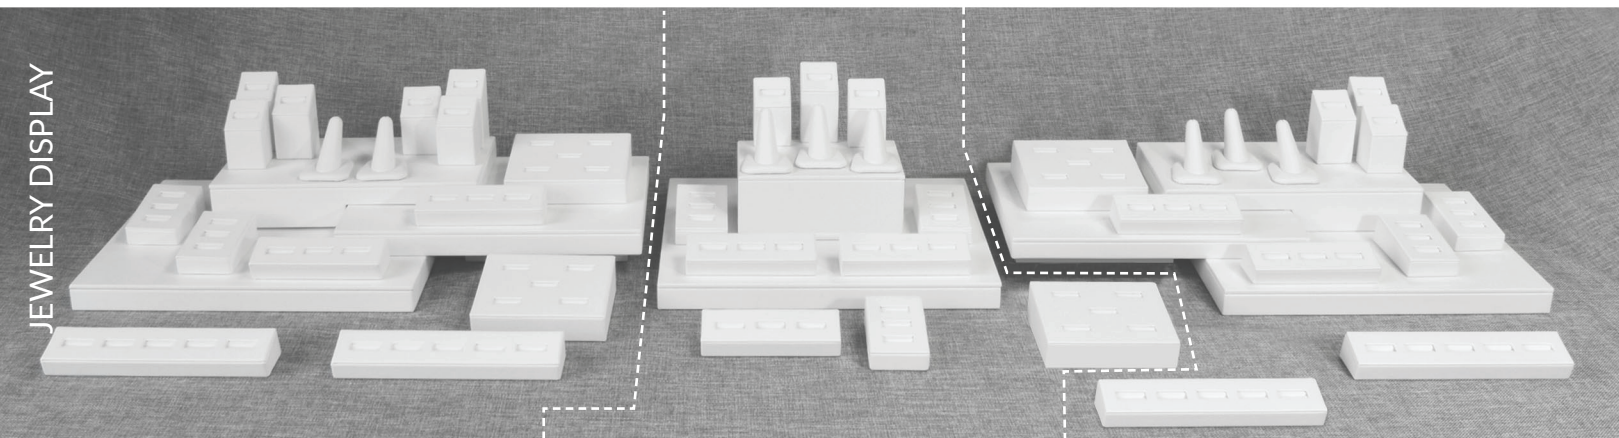

Novasuede - Group C

IN STOCK

Ring Showcase Displays

Available for immediate shipment.

Save 25% when you buy \$500 or more!

Section 1

16 sku capacity - 40 Rings

\$228.68*