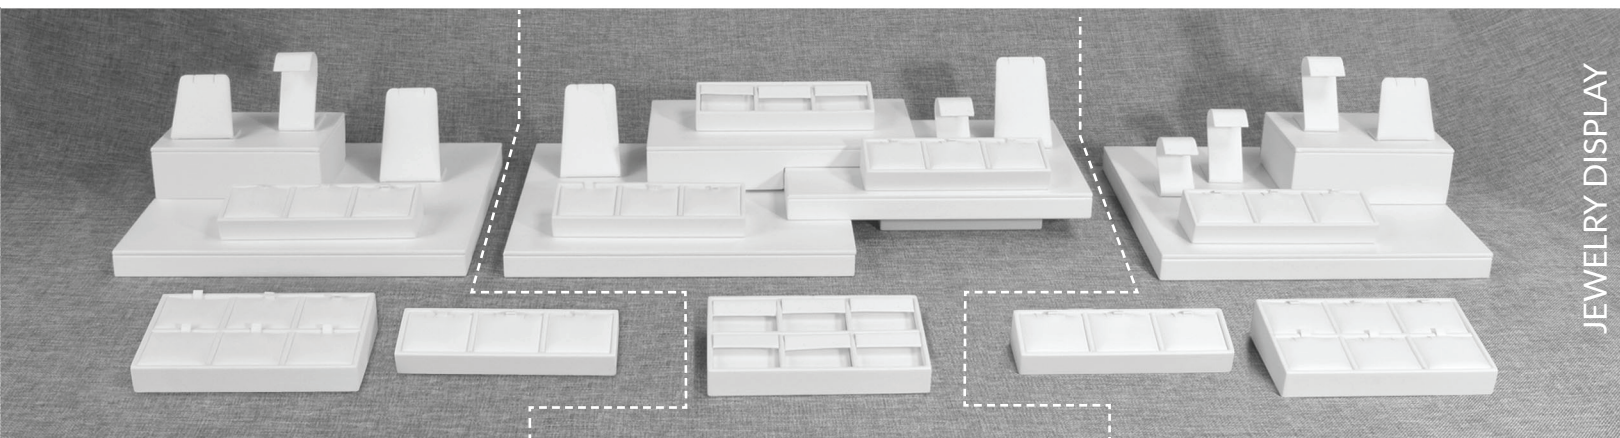

Pendant/Earring and Mix Showcase Displays

Save 25% when you buy $500 or more!

Section 1

15 sku capacity - 5 Pendants, 10 Earrings

$111.87*

*Platforms not included

Section 2

18 sku capacity - 5 Pendants, 13 Earrings

$98.21*

*Platforms not included

Section 3

16 sku capacity - 13 Pendants, 3 Earrings

$100.64*

*Platforms not included

Complete 5 foot - 50 pendant/earring element display - $310.72

Buy $500+ **$233.04**

Add all platforms as shown - $286.79

Buy $500+ **$215.09**