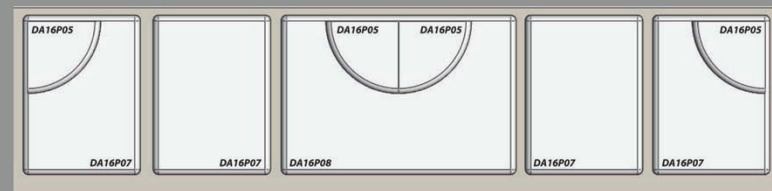

CREATE YOUR OWN LOOK

Step 1: Choose your platforms profile. These can be made in any size.

Step 2: Choose your elements. Options: magnetics or hide a tag.

CREATE YOUR OWN LOOK

JEWELRY DISPLAY

JEWELRY DISPLAY

WHISPER

ECLIPSE

ELEMENT AND SHOWCASE PLATFORM STYLES

Call our experts for assistance.