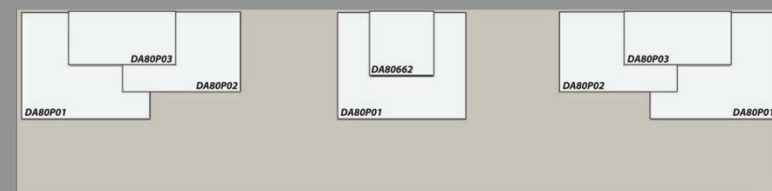

CREATE YOUR OWN LOOK

Step 1: Choose your platforms profile. These can be made in any size.

Step 2: Choose your elements. Options: magnetics or hide a tag.

CREATE YOUR OWN LOOK

JEWELRY DISPLAY

JEWELRY DISPLAY

VANTAGE

ELEMENT AND SHOWCASE PLATFORM STYLES

Call our experts for assistance.