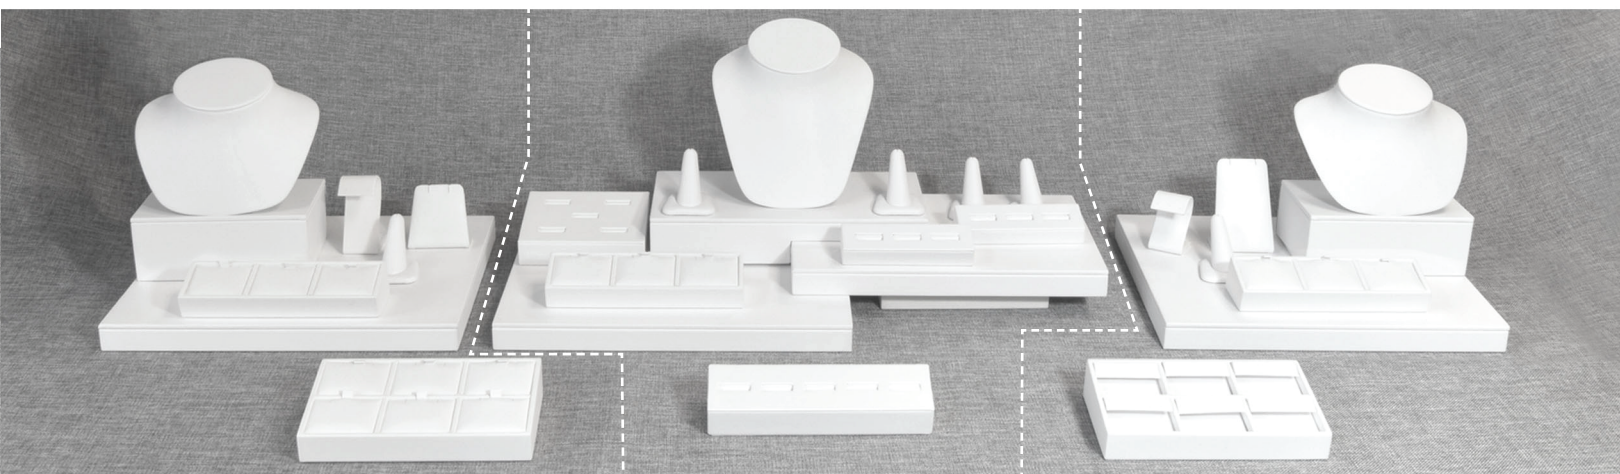

Section 1

13 sku capacity - 1 Ring, 8 Pendants, 4 Earrings

$101.83*

*Platforms not included

Section 2

24 sku capacity - 20 Rings, 4 Pendants

$171.10*

*Platforms not included

Section 3

13 sku capacity - 1 Ring, 2 Pendants, 10 Earrings

$115.11*

*Platforms not included

Complete 5 foot - 50 mix element display - $407.37

Buy $500+ **$305.63**

Add all platforms as shown - $286.79

Buy $500+ **$215.09**