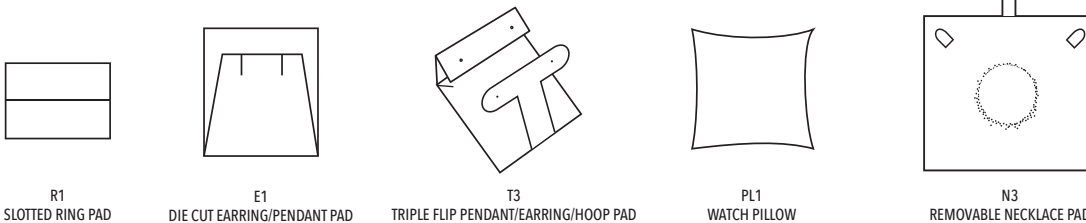

Signature Velvet

Experience exceptional luxury at an even more accessible price.

- Plush black velvet hinged boxes accented with suede pads and bengaline trim detail
- Packaged in a coordinating 2-piece outer box

PRICES SHOWN ARE REDUCED.

CODE	DESCRIPTION	SIZE (inches)	PRICE/EACH	
			12+	144+
A 36521151	Ring (R1)	1.96 x 1.96 x 1.96	\$5.32	\$4.68
B 36522151	Pendant/Earring (E1)	2.36 x 2.36 x 2.28	\$6.64	\$5.85
C 36583151	Utility (empty)	3.93 x 3.93 x 2.36	\$7.27	\$6.39
C1 69550151	Pillow (PL1)	fits utility box	\$1.64	\$1.44
C2 69583151	Triple Flip Pad (T3)	fits utility box	\$1.64	\$1.44
D 36573151	Necklace (N3)	7 x 7 x 1.77	\$11.74	\$10.33

SCAN THIS CODE ON YOUR PHONE TO ORDER

FOIL / PAD PRINT
F / PP: inside liner and packer lid
12+ 42¢ each
144+ 38¢ each
504+ 31¢ each

Minimum 12 per style.
Please allow 2 - 3 weeks for printed items from approved art.