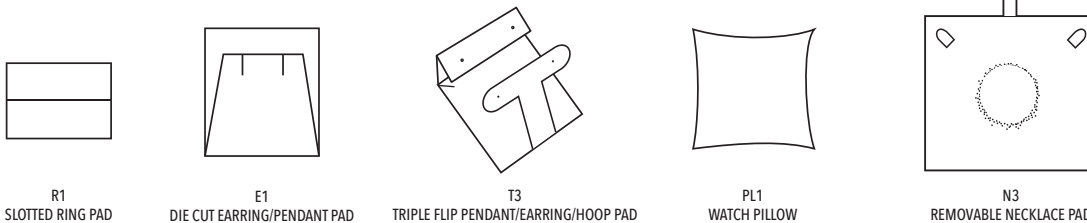

Signature Velvet

ENLARGED TO SHOW TEXTURE

Outer Box

Experience exceptional luxury at an even more accessible price.

- Plush black velvet hinged boxes accented with suede pads and bengaline trim detail
- Packaged in a coordinating 2-piece outer box

PRICES SHOWN ARE REDUCED.

CODE	DESCRIPTION	SIZE (inches)	PRICE/EACH	
			12+	144+
A 36521151	Ring (R1)	1.96 x 1.96 x 1.96	\$5.58	\$4.91
B 36522151	Pendant/Earring (E1)	2.36 x 2.36 x 2.28	\$6.95	\$6.13
C 36583151	Utility (empty)	3.93 x 3.93 x 2.36	\$7.61	\$6.70
C1 69550151	Pillow (PL1)	fits utility box	\$1.71	\$1.51
C2 69583151	Triple Flip Pad (T3)	fits utility box	\$1.72	\$1.51
D 36573151	Necklace (N3)	7 x 7 x 1.77	\$12.30	\$10.82

SCAN THIS CODE ON YOUR PHONE TO ORDER

FOIL / PAD PRINT
F / PP: inside liner and packer lid
12+ 42¢ each
144+ 38¢ each
504+ 31¢ each

Minimum 12 per style.
Please allow 2 - 3 weeks for printed items from approved art.